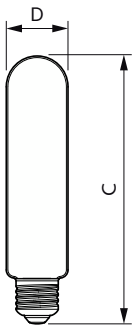

Versions

LEDTForce Core road Tshape E27

LEDTForce MAS SONT EU1

Schéma dimensionnel

Product	D	C
TForce Core LED road 45W 727 E40 MV	53,5 mm	232 mm
TForce Core LED road 45W 730 E40 MV	53,5 mm	232 mm
TForce Core LED road 49W 740 E40 MV	53,5 mm	232 mm

Trueforce Core LED SON-T

Schéma dimensionnel

Product	D	C
TForce Core LED road 40W 727 E40 MV	47 mm	229 mm
TForce Core LED road 40W 730 E40 MV	46 mm	225 mm
TForce Core LED road 40W 740 E40 MV	46 mm	225 mm