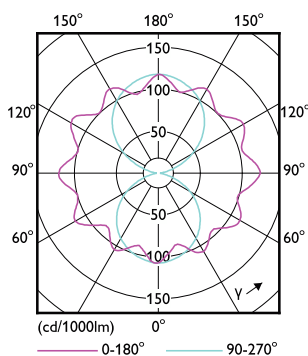

Mécanique et boîtier

Order Code	Full Product Name	Forme de la lampe
31625600	TForce Core LED road 17W 730 E27 MV	Forme en T
31627000	TForce Core LED road 17W 740 E27 MV	Forme en T
26771800	TForce Core LED road 17W 727 E27 MV	T38
31629400	TForce Core LED road 26W 730 E27 MV	Forme en T
31631700	TForce Core LED road 26W 740 E27 MV	Forme en T
26773200	TForce Core LED road 26W 727 E27 MV	T38

Order Code	Full Product Name	Forme de la lampe
31633100	TForce Core LED road 40W 730 E40 MV	Forme en T
31635500	TForce Core LED road 40W 740 E40 MV	Forme en T
26775600	TForce Core LED road 40W 727 E40 MV	T46
29743200	TForce Core LED road 45W 727 E40 MV	T52
29745600	TForce Core LED road 49W 740 E40 MV	T52
29747000	TForce Core LED road 45W 730 E40 MV	T52

Approbation et application

Order Code	Full Product Name	Consommation d'énergie kWh/1 000 h
31625600	TForce Core LED road 17W 730 E27 MV	17 kWh
31627000	TForce Core LED road 17W 740 E27 MV	17 kWh
26771800	TForce Core LED road 17W 727 E27 MV	17 kWh
31629400	TForce Core LED road 26W 730 E27 MV	26 kWh
31631700	TForce Core LED road 26W 740 E27 MV	26 kWh
26773200	TForce Core LED road 26W 727 E27 MV	26 kWh
31633100	TForce Core LED road 40W 730 E40 MV	40 kWh
31635500	TForce Core LED road 40W 740 E40 MV	40 kWh
26775600	TForce Core LED road 40W 727 E40 MV	40 kWh
29743200	TForce Core LED road 45W 727 E40 MV	45 kWh
29745600	TForce Core LED road 49W 740 E40 MV	49 kWh
29747000	TForce Core LED road 45W 730 E40 MV	45 kWh