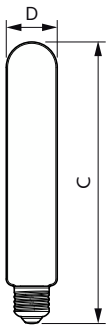

Versions

LEDTForce Core road Tshape E27

LEDTForce MAS SONT EU1

Schéma dimensionnel

Product	D	C
TForce Core LED road 45W 727 E40 MV	53,5 mm	232 mm
TForce Core LED road 45W 730 E40 MV	53,5 mm	232 mm
TForce Core LED road 49W 740 E40 MV	53,5 mm	232 mm

Trueforce Core LED SON-T

Schéma dimensionnel

Product	D	C
TForce Core LED road 40W 727 E40 MV	47 mm	229 mm
TForce Core LED road 40W 730 E40 MV	46 mm	225 mm
TForce Core LED road 40W 740 E40 MV	46 mm	225 mm