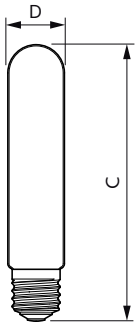

Versions

LEDTForce Core road Tshape E27

LEDTForce MAS SONT EU1

Schéma dimensionnel

Product	D	C
TForce Core LED road 45W 727 E40 MV	53,5 mm	232 mm
TForce Core LED road 45W 730 E40 MV	53,5 mm	232 mm
TForce Core LED road 49W 740 E40 MV	53,5 mm	232 mm

Trueforce Core LED SON-T

Schéma dimensionnel

Product	D	C
TForce Core LED road 40W 727 E40 MV	47 mm	229 mm
TForce Core LED road 40W 730 E40 MV	46 mm	225 mm
TForce Core LED road 40W 740 E40 MV	46 mm	225 mm