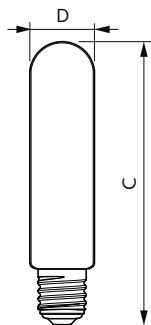

Versions

LEDTForce Core road Tshape E27

LEDTForce MAS SONT EU1

Schéma dimensionnel

Product	D	C
TForce Core LED road 45W 727 E40 MV	53,5 mm	232 mm
TForce Core LED road 45W 730 E40 MV	53,5 mm	232 mm
TForce Core LED road 49W 740 E40 MV	53,5 mm	232 mm

Trueforce Core LED SON-T

Schéma dimensionnel

Product	D	C
TForce Core LED road 40W 727 E40 MV	47 mm	229 mm
TForce Core LED road 40W 730 E40 MV	46 mm	225 mm
TForce Core LED road 40W 740 E40 MV	46 mm	225 mm